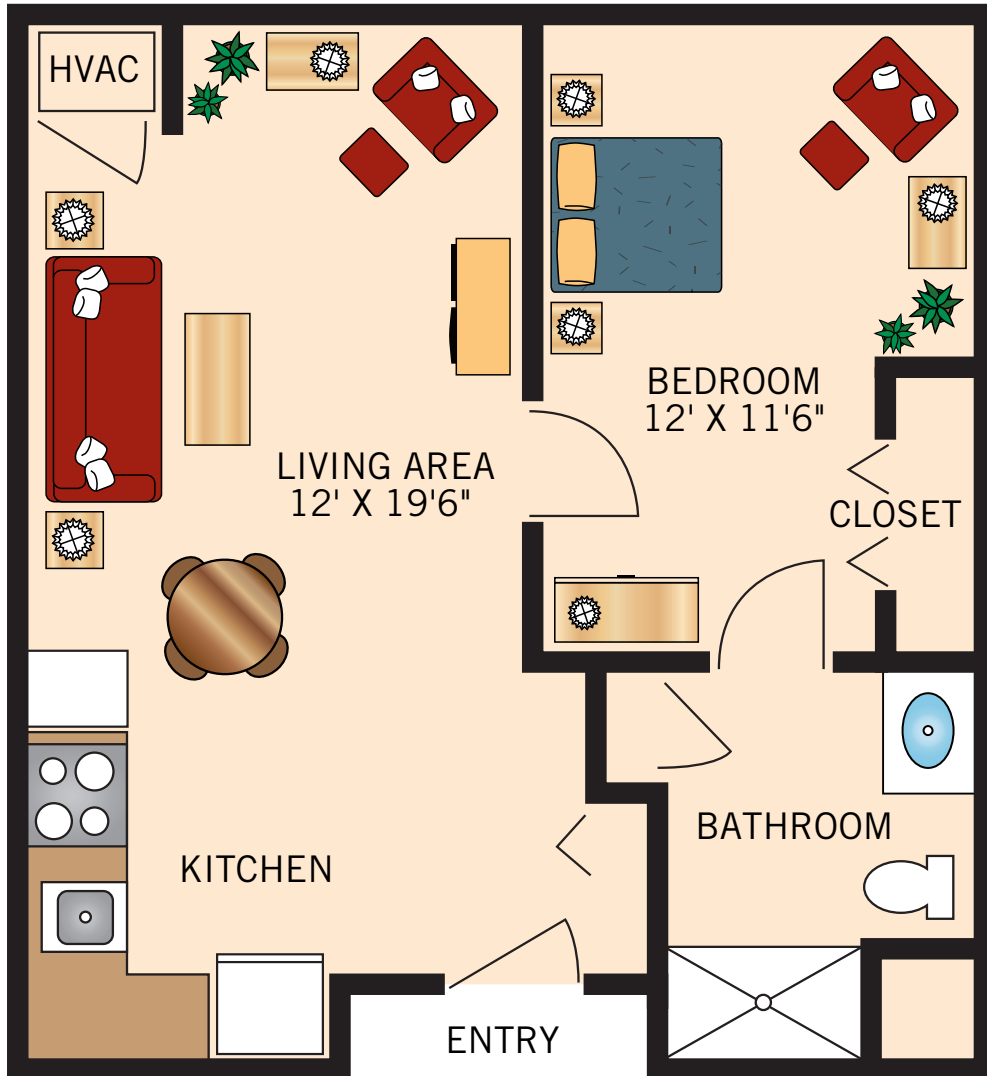

AC
ONE BEDROOM
578 Square Feet

Floor plans are not to scale and are shown for comparative purposes only.
Actual apartment floor plans may have minor variations.