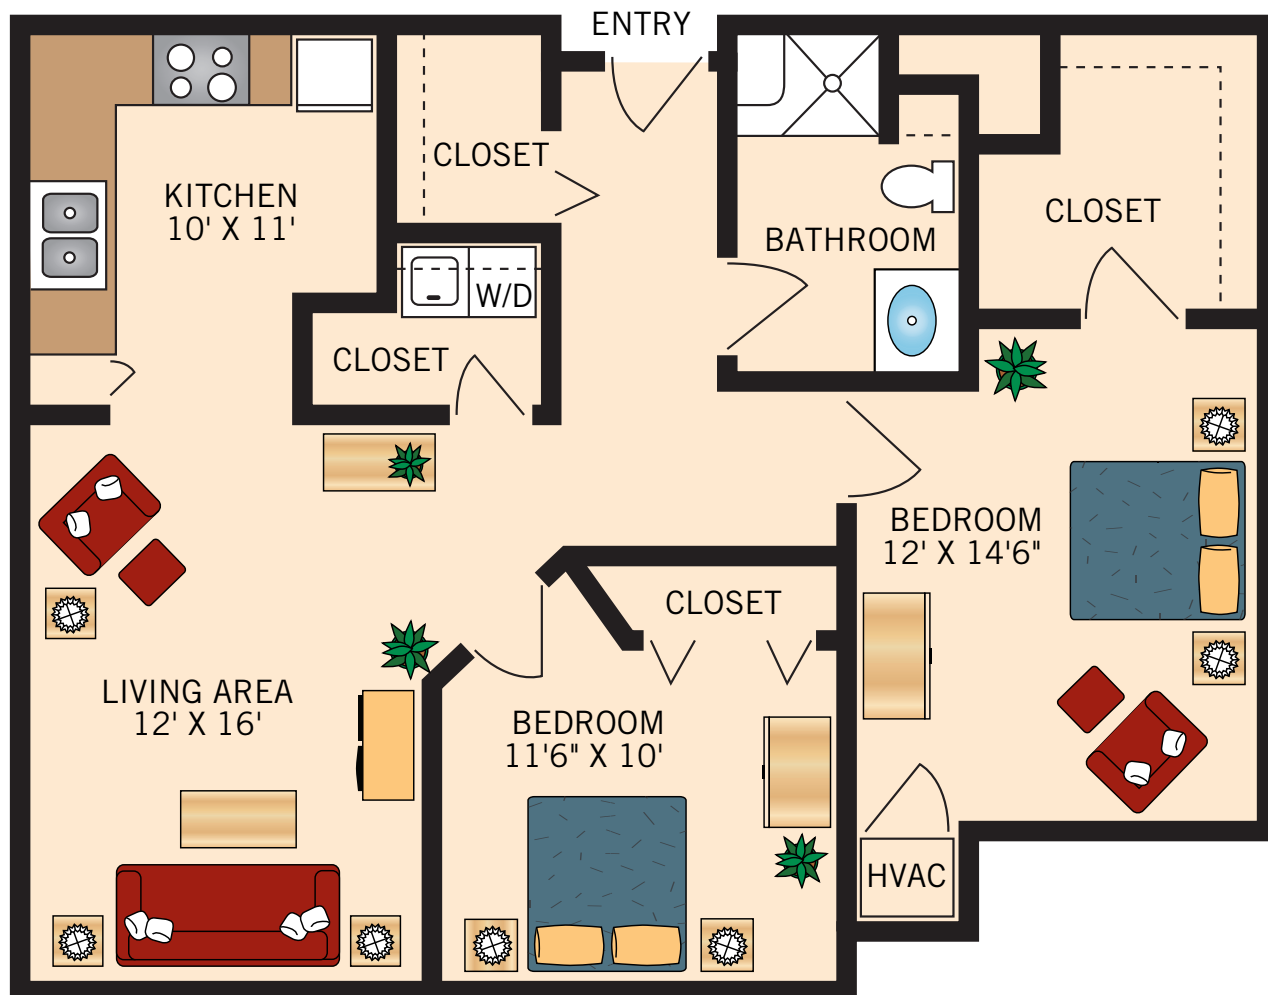

IA

ONE BEDROOM

720 Square Feet

Floor plans are not to scale and are shown for comparative purposes only.
Actual apartment floor plans may have minor variations.

IB ONE BEDROOM

813 Square Feet

Floor plans are not to scale and are shown for comparative purposes only.
Actual apartment floor plans may have minor variations.

IC TWO BEDROOM

982 Square Feet

Floor plans are not to scale and are shown for comparative purposes only.
Actual apartment floor plans may have minor variations.

VRIENDSCHAP VILLAGE

A WATERMARK RETIREMENT COMMUNITY

INDEPENDENT LIVING

Floor Plans

IE TWO BEDROOM

1,068 Square Feet

Floor plans are not to scale and are shown for comparative purposes only.
Actual apartment floor plans may have minor variations.

AA STUDIO

502 Square Feet

Floor plans are not to scale and are shown for comparative purposes only.
Actual apartment floor plans may have minor variations.

AB ONE BEDROOM 544 Square Feet

Floor plans are not to scale and are shown for comparative purposes only.
Actual apartment floor plans may have minor variations.