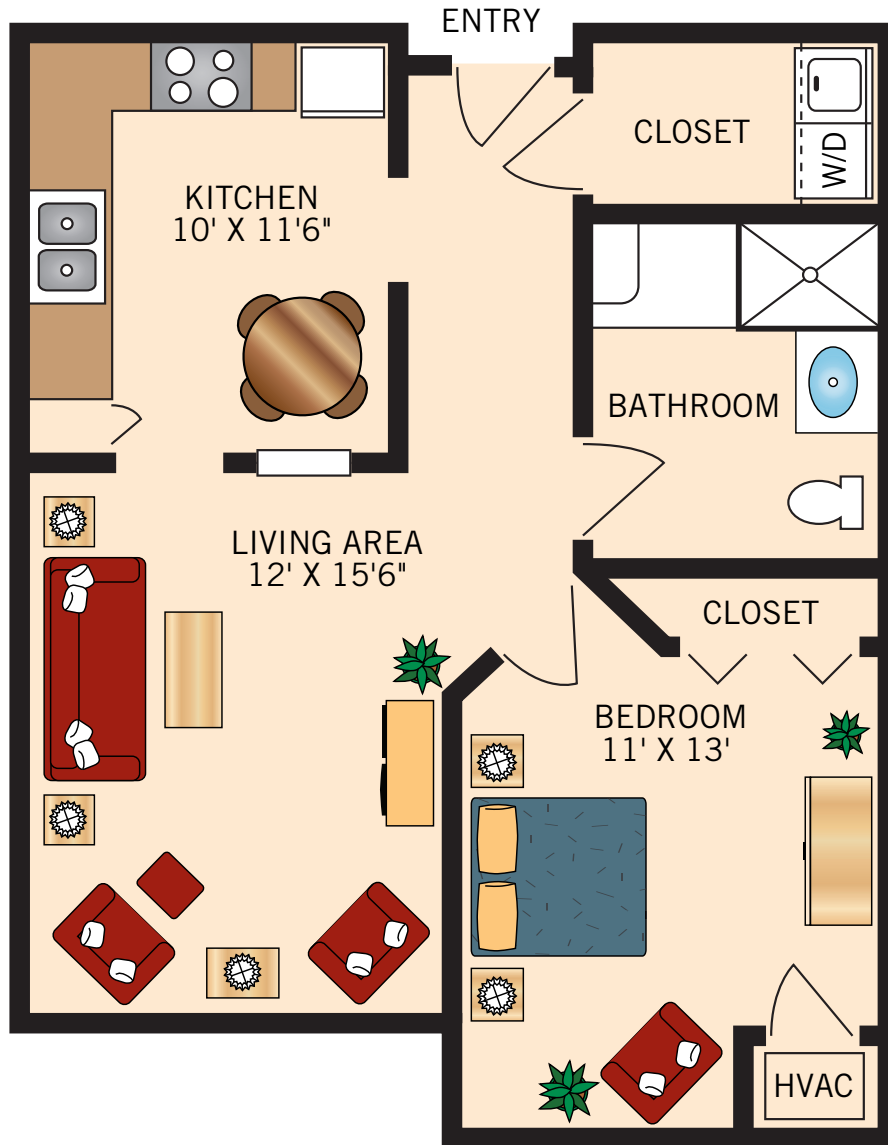

IA

ONE BEDROOM

720 Square Feet

Floor plans are not to scale and are shown for comparative purposes only.
Actual apartment floor plans may have minor variations.

IB ONE BEDROOM

813 Square Feet

Floor plans are not to scale and are shown for comparative purposes only.
Actual apartment floor plans may have minor variations.

IC TWO BEDROOM

982 Square Feet

Floor plans are not to scale and are shown for comparative purposes only.
Actual apartment floor plans may have minor variations.

VRIENDSCHAP VILLAGE

A WATERMARK RETIREMENT COMMUNITY

INDEPENDENT LIVING

Floor Plans

IE TWO BEDROOM

1,068 Square Feet

Floor plans are not to scale and are shown for comparative purposes only.
Actual apartment floor plans may have minor variations.

AA STUDIO

502 Square Feet

AC
ONE BEDROOM
578 Square Feet

Floor plans are not to scale and are shown for comparative purposes only.
Actual apartment floor plans may have minor variations.

AD
ONE BEDROOM
636 Square Feet

Floor plans are not to scale and are shown for comparative purposes only.
Actual apartment floor plans may have minor variations.