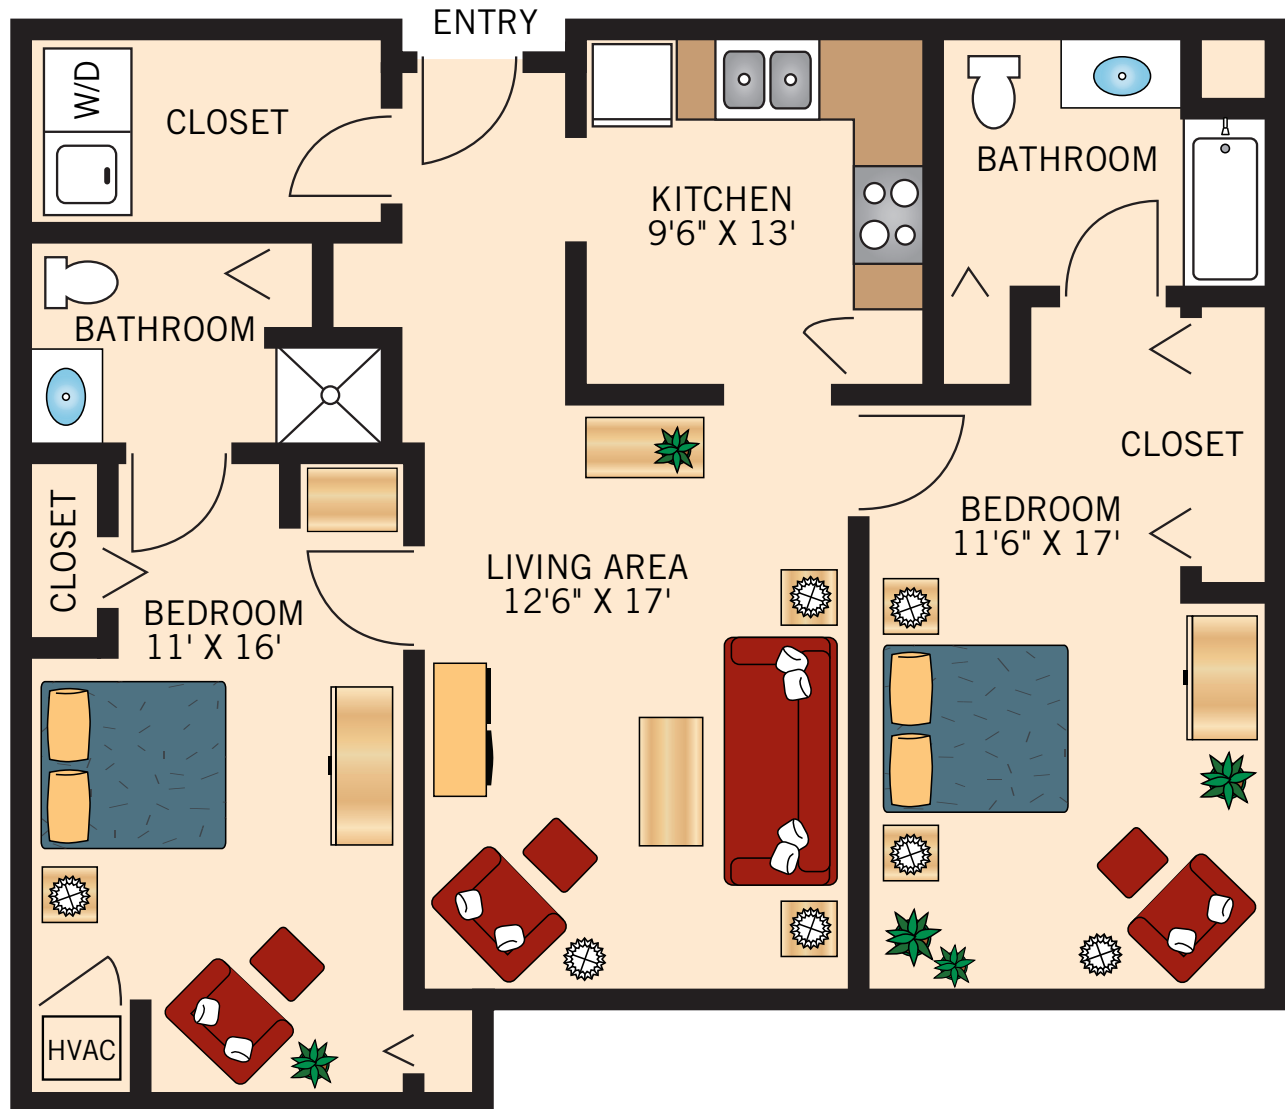

IA

ONE BEDROOM

720 Square Feet

Floor plans are not to scale and are shown for comparative purposes only.
Actual apartment floor plans may have minor variations.

IB ONE BEDROOM

813 Square Feet

Floor plans are not to scale and are shown for comparative purposes only.
Actual apartment floor plans may have minor variations.

IC TWO BEDROOM

982 Square Feet

Floor plans are not to scale and are shown for comparative purposes only.
Actual apartment floor plans may have minor variations.

VRIENDSCHAP VILLAGE

A WATERMARK RETIREMENT COMMUNITY

INDEPENDENT LIVING

Floor Plans

IE TWO BEDROOM

1,068 Square Feet

Floor plans are not to scale and are shown for comparative purposes only.
Actual apartment floor plans may have minor variations.

AA STUDIO

502 Square Feet

Floor plans are not to scale and are shown for comparative purposes only.
Actual apartment floor plans may have minor variations.

AB ONE BEDROOM 544 Square Feet

Floor plans are not to scale and are shown for comparative purposes only.
Actual apartment floor plans may have minor variations.