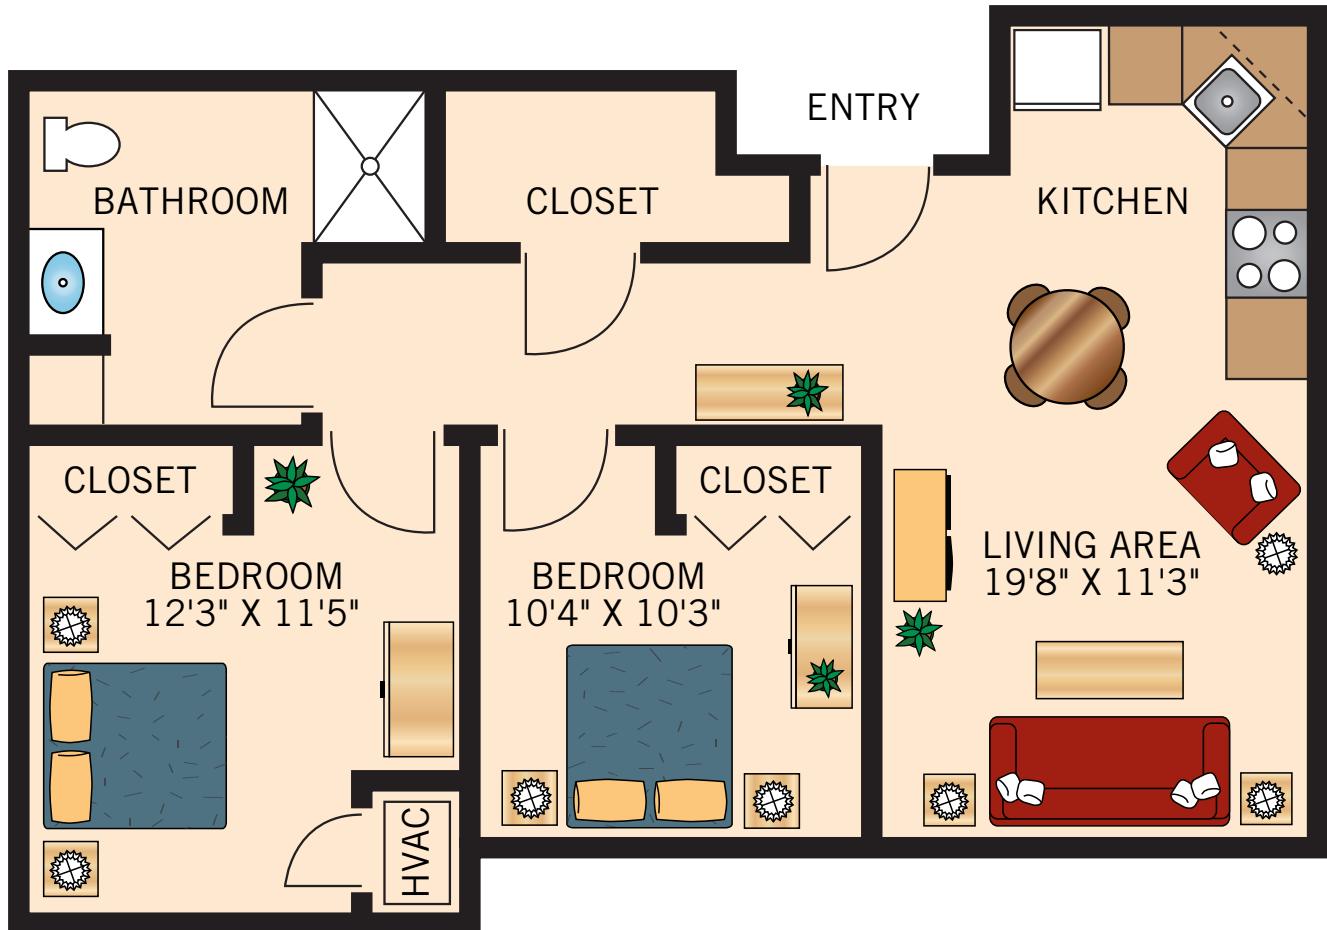

INDEPENDENT LIVING

Floor Plans

IE TWO BEDROOM

1,068 Square Feet

Floor plans are not to scale and are shown for comparative purposes only.
Actual apartment floor plans may have minor variations.

AA STUDIO

502 Square Feet

Floor plans are not to scale and are shown for comparative purposes only.
Actual apartment floor plans may have minor variations.

AB ONE BEDROOM 544 Square Feet

Floor plans are not to scale and are shown for comparative purposes only.
Actual apartment floor plans may have minor variations.

AC
ONE BEDROOM
578 Square Feet

Floor plans are not to scale and are shown for comparative purposes only.
Actual apartment floor plans may have minor variations.

AD
ONE BEDROOM
636 Square Feet

Floor plans are not to scale and are shown for comparative purposes only.
Actual apartment floor plans may have minor variations.

AE
TWO BEDROOM
727 Square Feet

Floor plans are not to scale and are shown for comparative purposes only.
Actual apartment floor plans may have minor variations.

AG
TWO BEDROOM
1,008 Square Feet

Floor plans are not to scale and are shown for comparative purposes only.
Actual apartment floor plans may have minor variations.