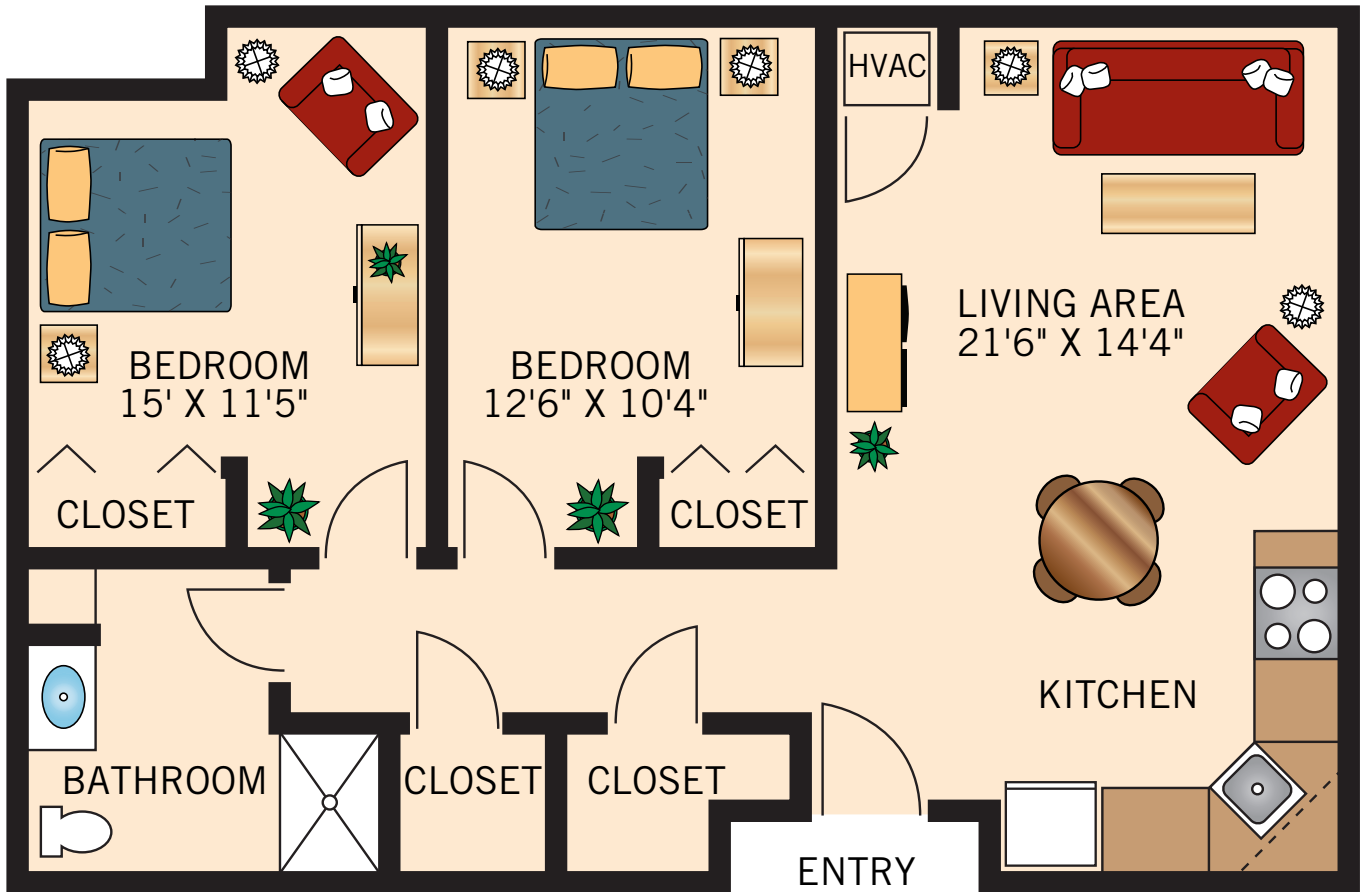

INDEPENDENT LIVING

Floor Plans

IE TWO BEDROOM

1,068 Square Feet

Floor plans are not to scale and are shown for comparative purposes only.
Actual apartment floor plans may have minor variations.

AA STUDIO

502 Square Feet

Floor plans are not to scale and are shown for comparative purposes only.
Actual apartment floor plans may have minor variations.

AB ONE BEDROOM 544 Square Feet

Floor plans are not to scale and are shown for comparative purposes only.
Actual apartment floor plans may have minor variations.

AC
ONE BEDROOM
578 Square Feet

Floor plans are not to scale and are shown for comparative purposes only.
Actual apartment floor plans may have minor variations.

AD
ONE BEDROOM
636 Square Feet

Floor plans are not to scale and are shown for comparative purposes only.
Actual apartment floor plans may have minor variations.

AE
TWO BEDROOM
727 Square Feet

Floor plans are not to scale and are shown for comparative purposes only.
Actual apartment floor plans may have minor variations.

AG
TWO BEDROOM
1,008 Square Feet

Floor plans are not to scale and are shown for comparative purposes only.
Actual apartment floor plans may have minor variations.