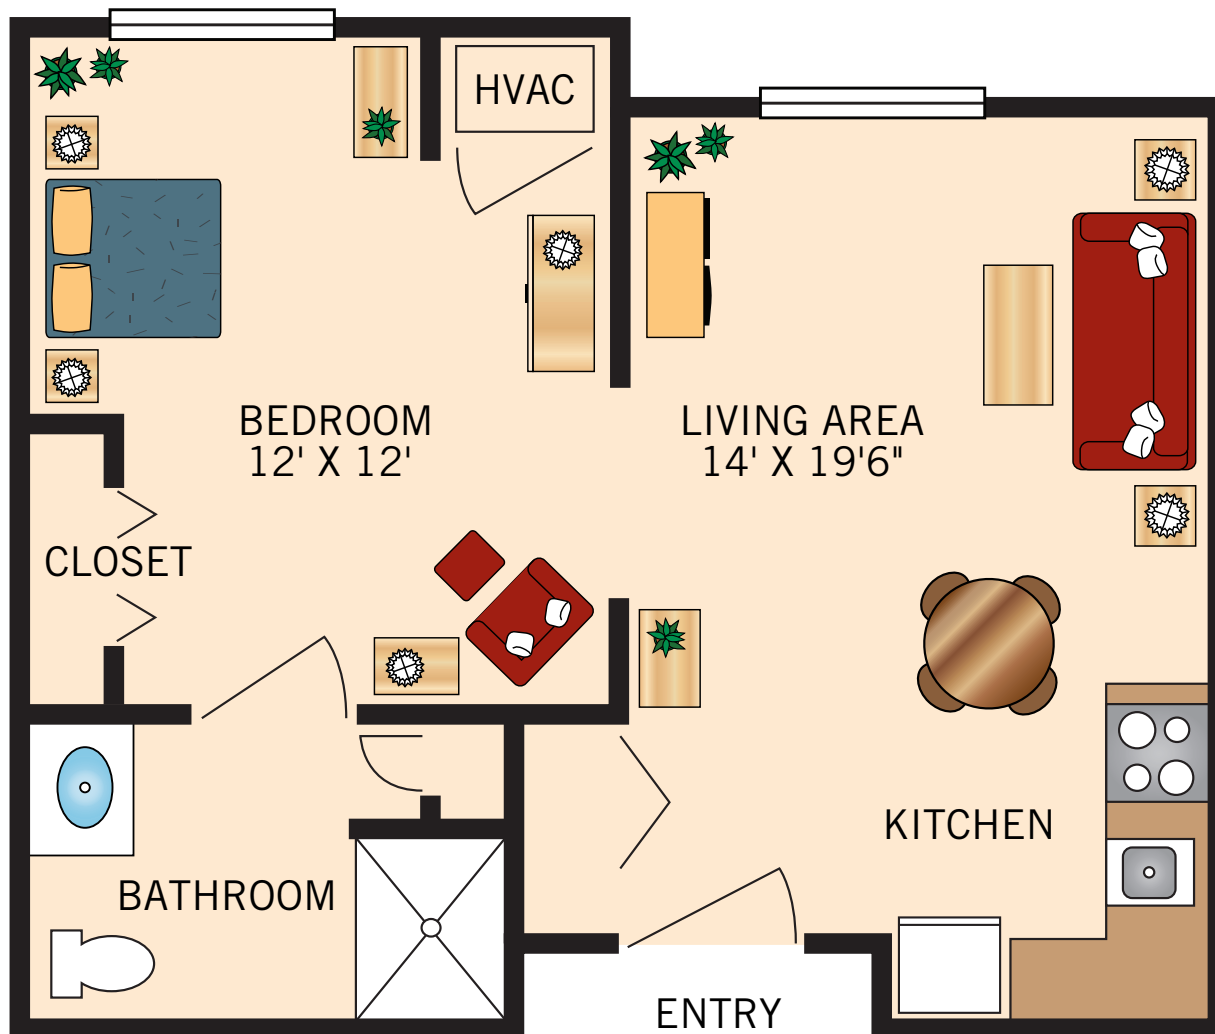

IA

ONE BEDROOM

720 Square Feet

Floor plans are not to scale and are shown for comparative purposes only.
Actual apartment floor plans may have minor variations.

IB ONE BEDROOM

813 Square Feet

Floor plans are not to scale and are shown for comparative purposes only.
Actual apartment floor plans may have minor variations.

IC TWO BEDROOM

982 Square Feet

Floor plans are not to scale and are shown for comparative purposes only.
Actual apartment floor plans may have minor variations.

VRIENDSCHAP VILLAGE

A WATERMARK RETIREMENT COMMUNITY

INDEPENDENT LIVING

Floor Plans

IE TWO BEDROOM

1,068 Square Feet

Floor plans are not to scale and are shown for comparative purposes only.
Actual apartment floor plans may have minor variations.

AA STUDIO

502 Square Feet

Floor plans are not to scale and are shown for comparative purposes only.
Actual apartment floor plans may have minor variations.

AB ONE BEDROOM 544 Square Feet

Floor plans are not to scale and are shown for comparative purposes only.
Actual apartment floor plans may have minor variations.