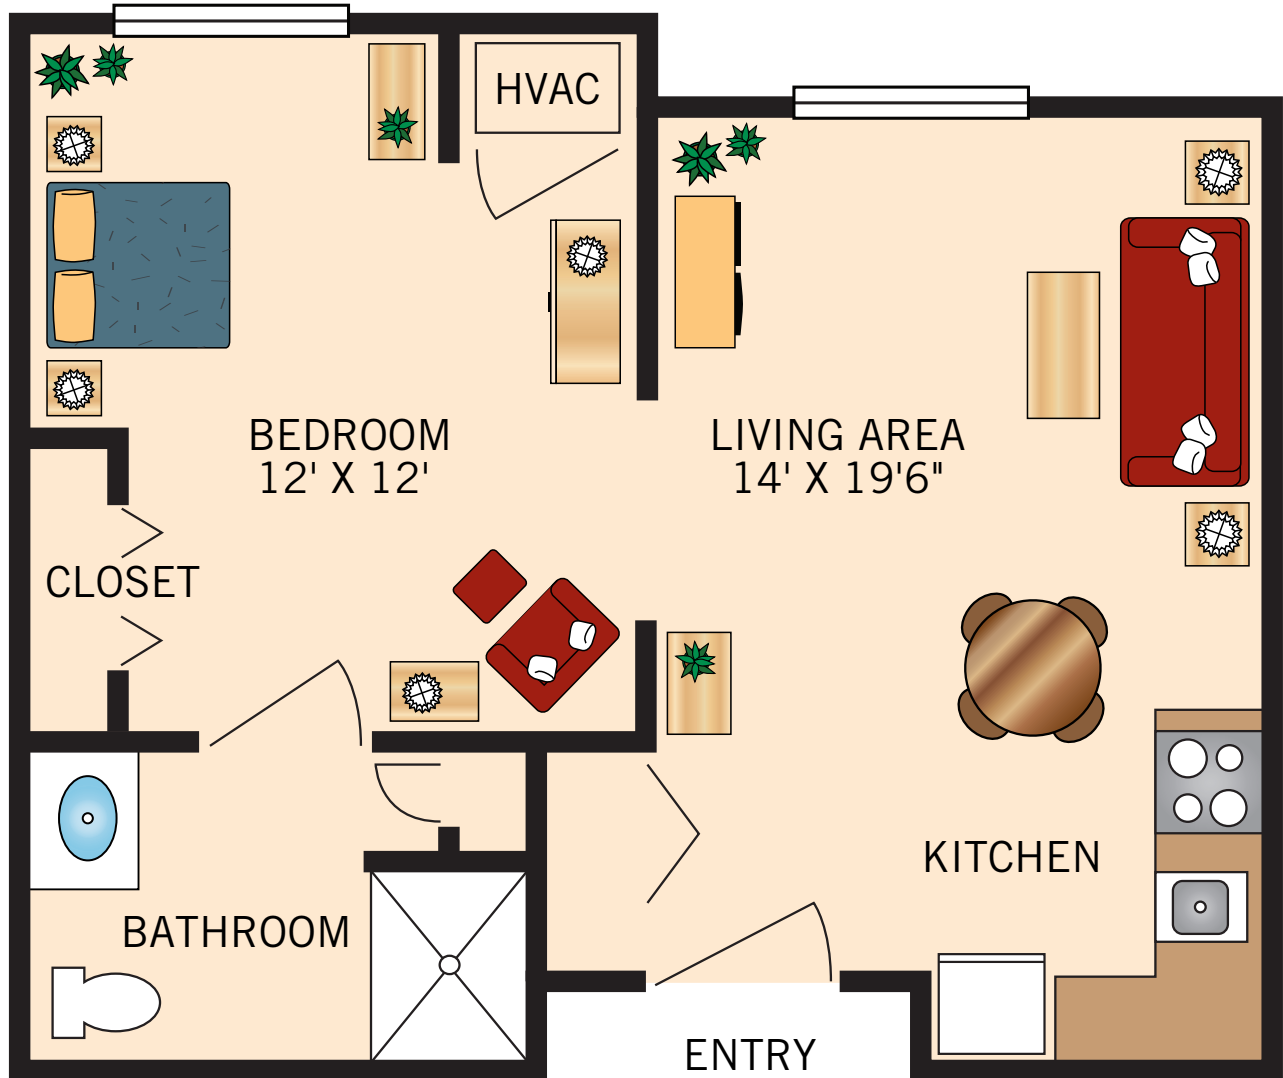

IA

ONE BEDROOM

720 Square Feet

Floor plans are not to scale and are shown for comparative purposes only.
Actual apartment floor plans may have minor variations.

IB ONE BEDROOM

813 Square Feet

Floor plans are not to scale and are shown for comparative purposes only.
Actual apartment floor plans may have minor variations.

AC
ONE BEDROOM
578 Square Feet

Floor plans are not to scale and are shown for comparative purposes only.
Actual apartment floor plans may have minor variations.

AD
ONE BEDROOM
636 Square Feet

Floor plans are not to scale and are shown for comparative purposes only.
Actual apartment floor plans may have minor variations.

AE
TWO BEDROOM
727 Square Feet

Floor plans are not to scale and are shown for comparative purposes only.
Actual apartment floor plans may have minor variations.

AG
TWO BEDROOM
1,008 Square Feet

Floor plans are not to scale and are shown for comparative purposes only.
Actual apartment floor plans may have minor variations.

AA STUDIO

502 Square Feet

Floor plans are not to scale and are shown for comparative purposes only.
Actual apartment floor plans may have minor variations.

AB
ONE BEDROOM
544 Square Feet

Floor plans are not to scale and are shown for comparative purposes only.
Actual apartment floor plans may have minor variations.