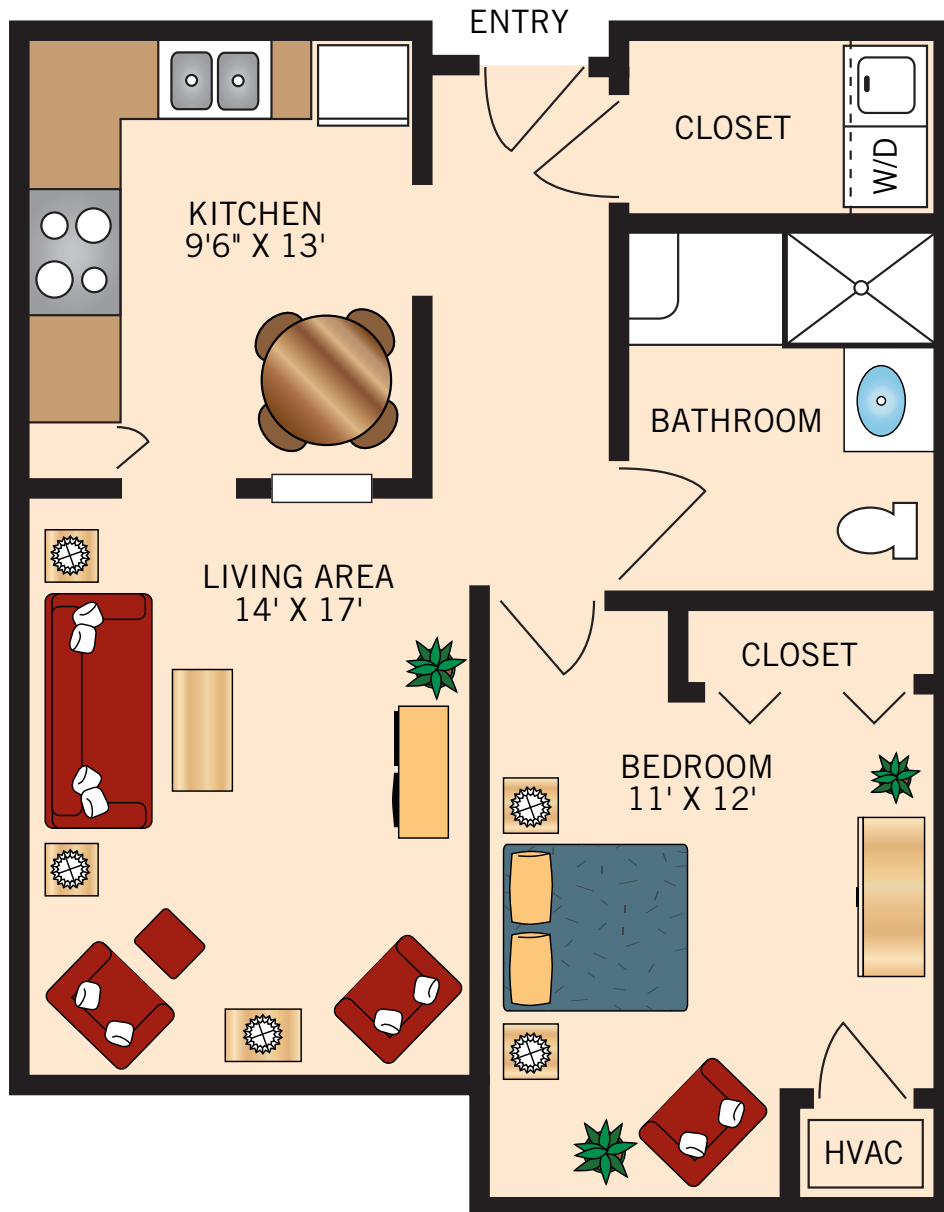

IA

ONE BEDROOM

720 Square Feet

Floor plans are not to scale and are shown for comparative purposes only.
Actual apartment floor plans may have minor variations.

IB ONE BEDROOM

813 Square Feet

Floor plans are not to scale and are shown for comparative purposes only.
Actual apartment floor plans may have minor variations.

IC TWO BEDROOM

982 Square Feet

Floor plans are not to scale and are shown for comparative purposes only.
Actual apartment floor plans may have minor variations.

VRIENDSCHAP VILLAGE

A WATERMARK RETIREMENT COMMUNITY

INDEPENDENT LIVING

Floor Plans

IE TWO BEDROOM

1,068 Square Feet

Floor plans are not to scale and are shown for comparative purposes only.
Actual apartment floor plans may have minor variations.

AA STUDIO

502 Square Feet

Floor plans are not to scale and are shown for comparative purposes only.
Actual apartment floor plans may have minor variations.

AB ONE BEDROOM 544 Square Feet

Floor plans are not to scale and are shown for comparative purposes only.
Actual apartment floor plans may have minor variations.