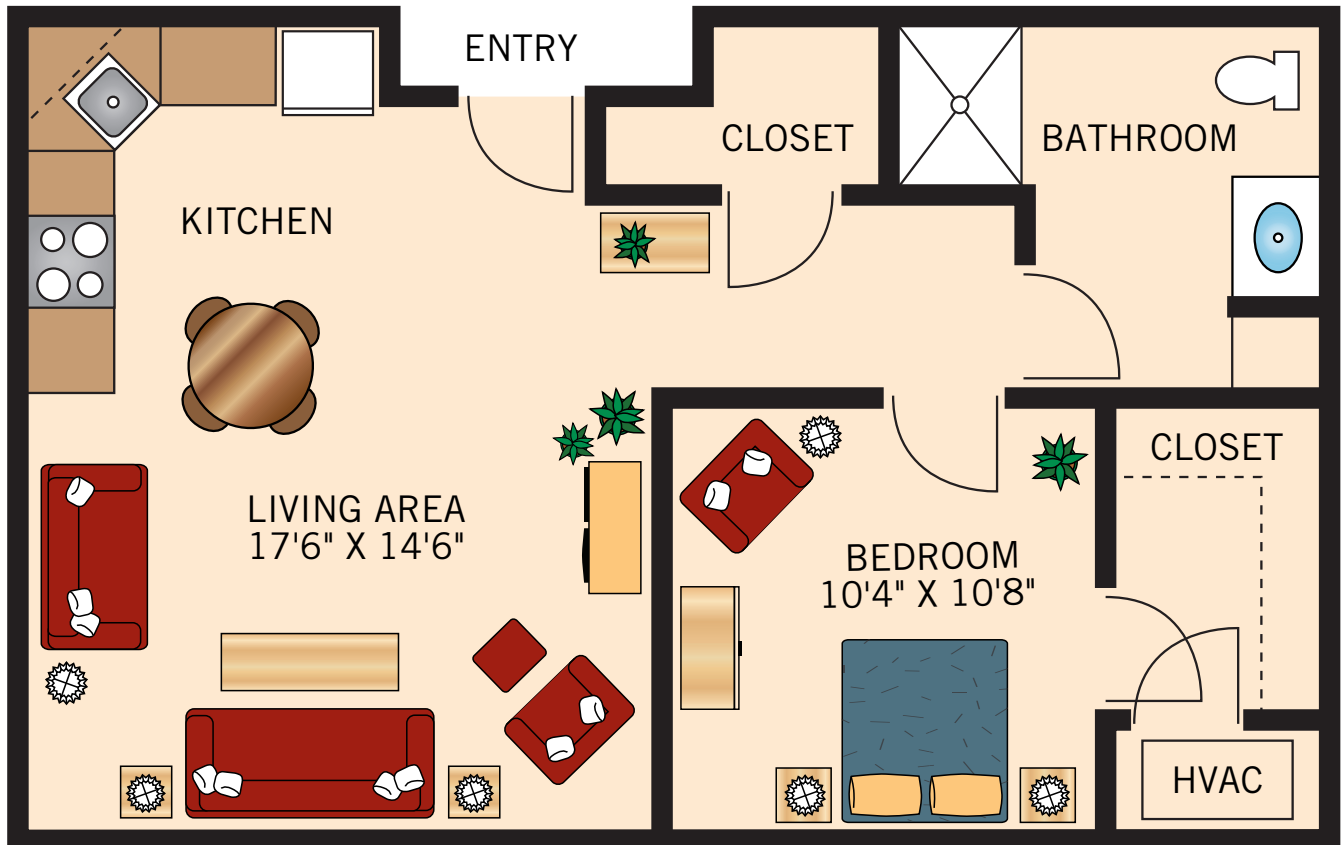

IA

ONE BEDROOM

720 Square Feet

Floor plans are not to scale and are shown for comparative purposes only.
Actual apartment floor plans may have minor variations.

IB ONE BEDROOM

813 Square Feet

Floor plans are not to scale and are shown for comparative purposes only.
Actual apartment floor plans may have minor variations.

INDEPENDENT LIVING

Floor Plans

IE TWO BEDROOM

1,068 Square Feet

Floor plans are not to scale and are shown for comparative purposes only.
Actual apartment floor plans may have minor variations.

AA STUDIO

502 Square Feet

Floor plans are not to scale and are shown for comparative purposes only.
Actual apartment floor plans may have minor variations.

AB ONE BEDROOM 544 Square Feet

Floor plans are not to scale and are shown for comparative purposes only.
Actual apartment floor plans may have minor variations.

AC
ONE BEDROOM
578 Square Feet

Floor plans are not to scale and are shown for comparative purposes only.
Actual apartment floor plans may have minor variations.

AD
ONE BEDROOM
636 Square Feet

Floor plans are not to scale and are shown for comparative purposes only.
Actual apartment floor plans may have minor variations.