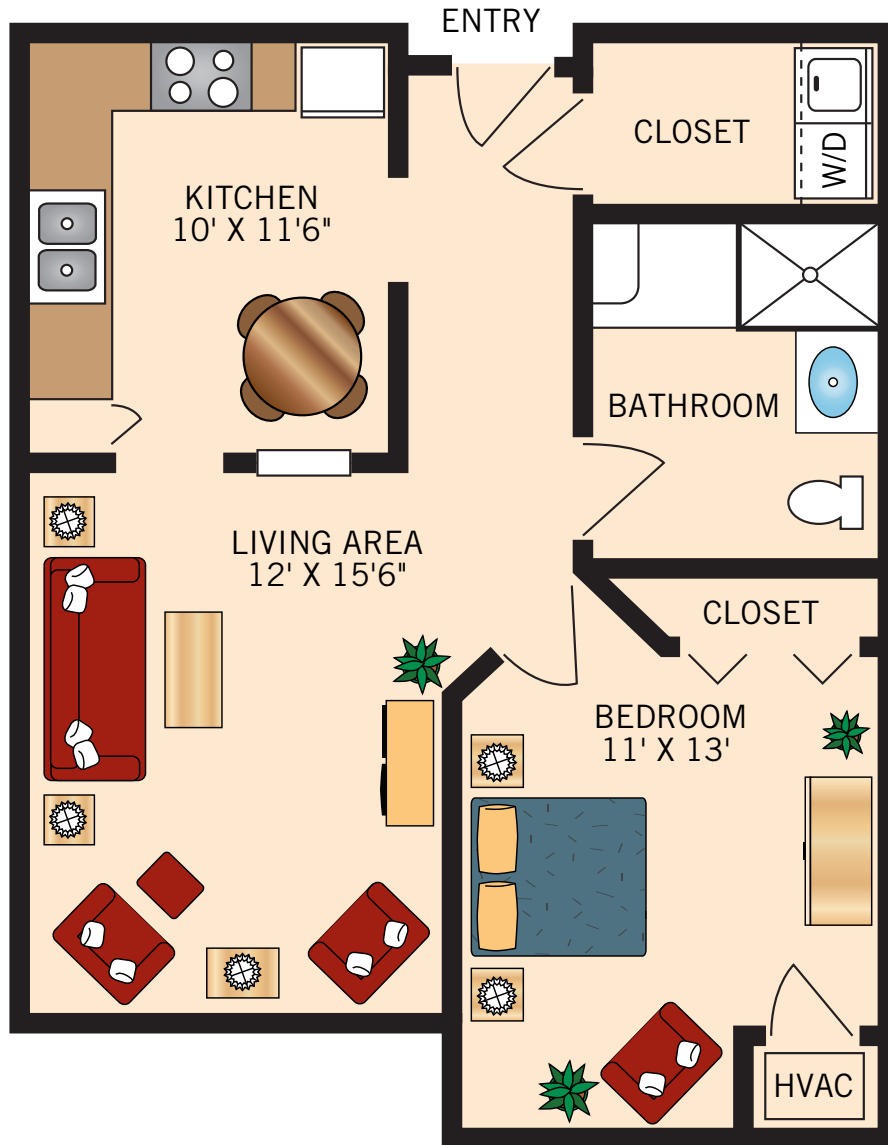

### IA ONE BEDROOM

720 Square Feet

Floor plans are not to scale and are shown for comparative purposes only.  
Actual apartment floor plans may have minor variations.

### IB ONE BEDROOM

813 Square Feet

Floor plans are not to scale and are shown for comparative purposes only.  
Actual apartment floor plans may have minor variations.

### IC TWO BEDROOM

982 Square Feet

Floor plans are not to scale and are shown for comparative purposes only.  
Actual apartment floor plans may have minor variations.

# INDEPENDENT LIVING

Floor Plans