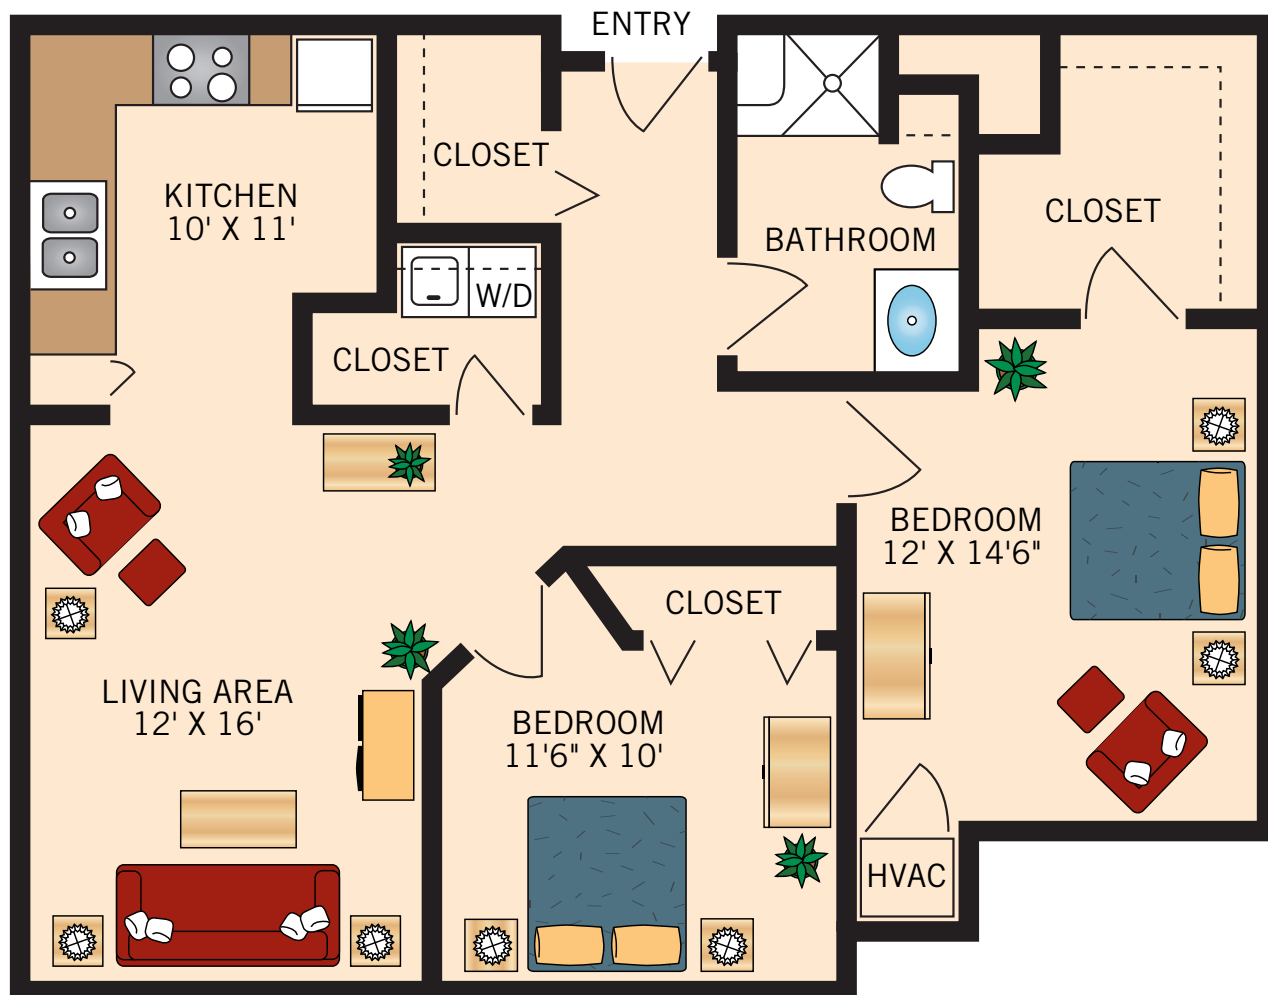

### IA ONE BEDROOM

720 Square Feet

Floor plans are not to scale and are shown for comparative purposes only.  
Actual apartment floor plans may have minor variations.

### IB ONE BEDROOM

813 Square Feet

Floor plans are not to scale and are shown for comparative purposes only.  
Actual apartment floor plans may have minor variations.

### IC TWO BEDROOM

982 Square Feet

Floor plans are not to scale and are shown for comparative purposes only.  
Actual apartment floor plans may have minor variations.

# INDEPENDENT LIVING

Floor Plans