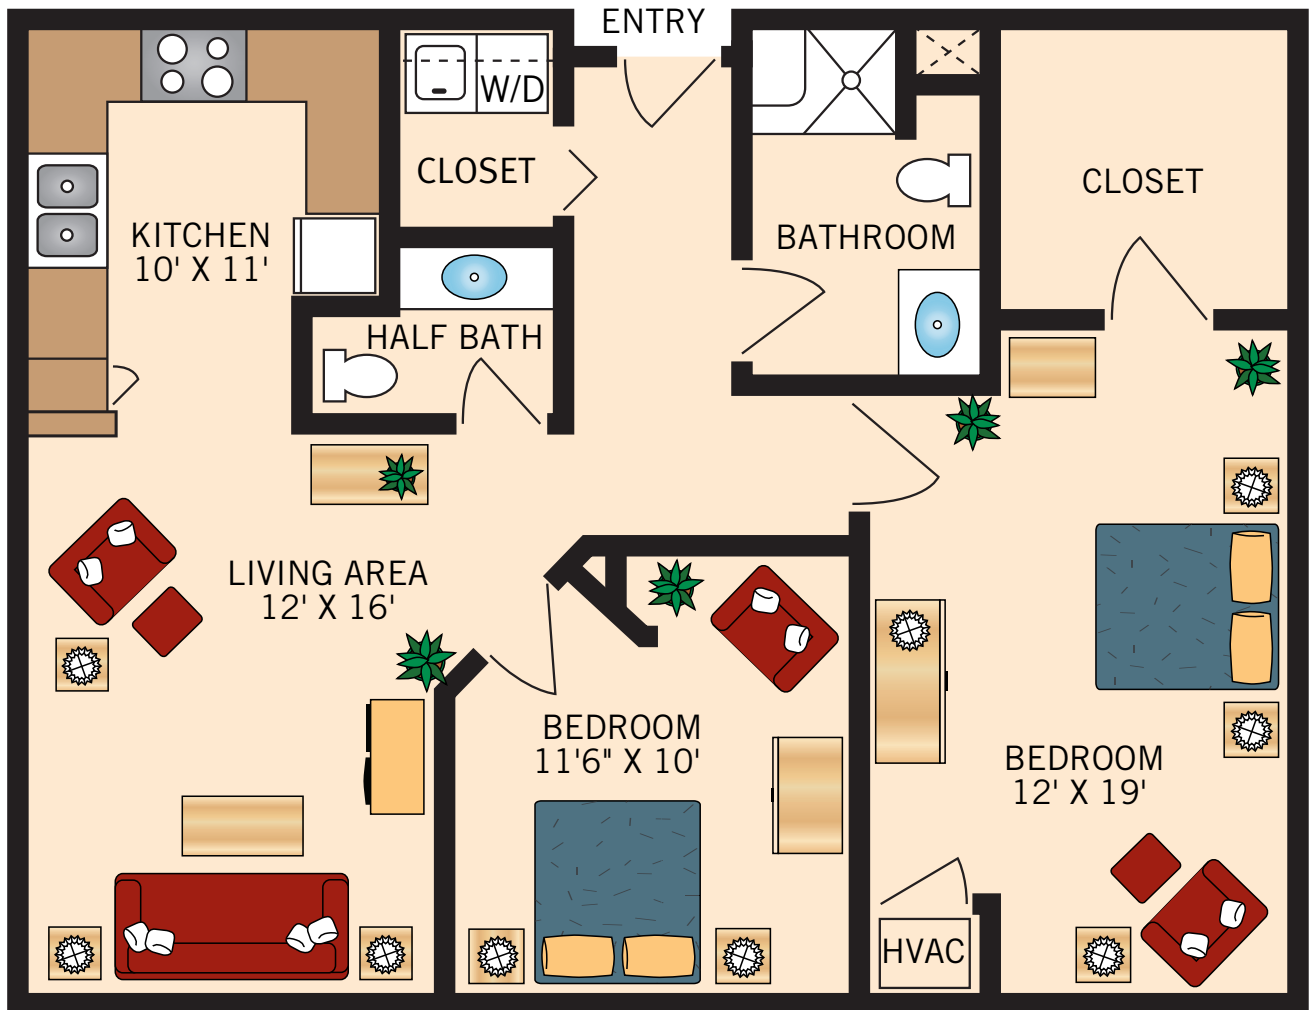

### IB ONE BEDROOM

813 Square Feet

Floor plans are not to scale and are shown for comparative purposes only.  
Actual apartment floor plans may have minor variations.

### IC TWO BEDROOM

982 Square Feet

Floor plans are not to scale and are shown for comparative purposes only.  
Actual apartment floor plans may have minor variations.

## INDEPENDENT LIVING Floor Plans

**ID**  
**TWO BEDROOM**  
1,037 Square Feet

Floor plans are not to scale and are shown for comparative purposes only.  
Actual apartment floor plans may have minor variations.

# INDEPENDENT LIVING

Floor Plans