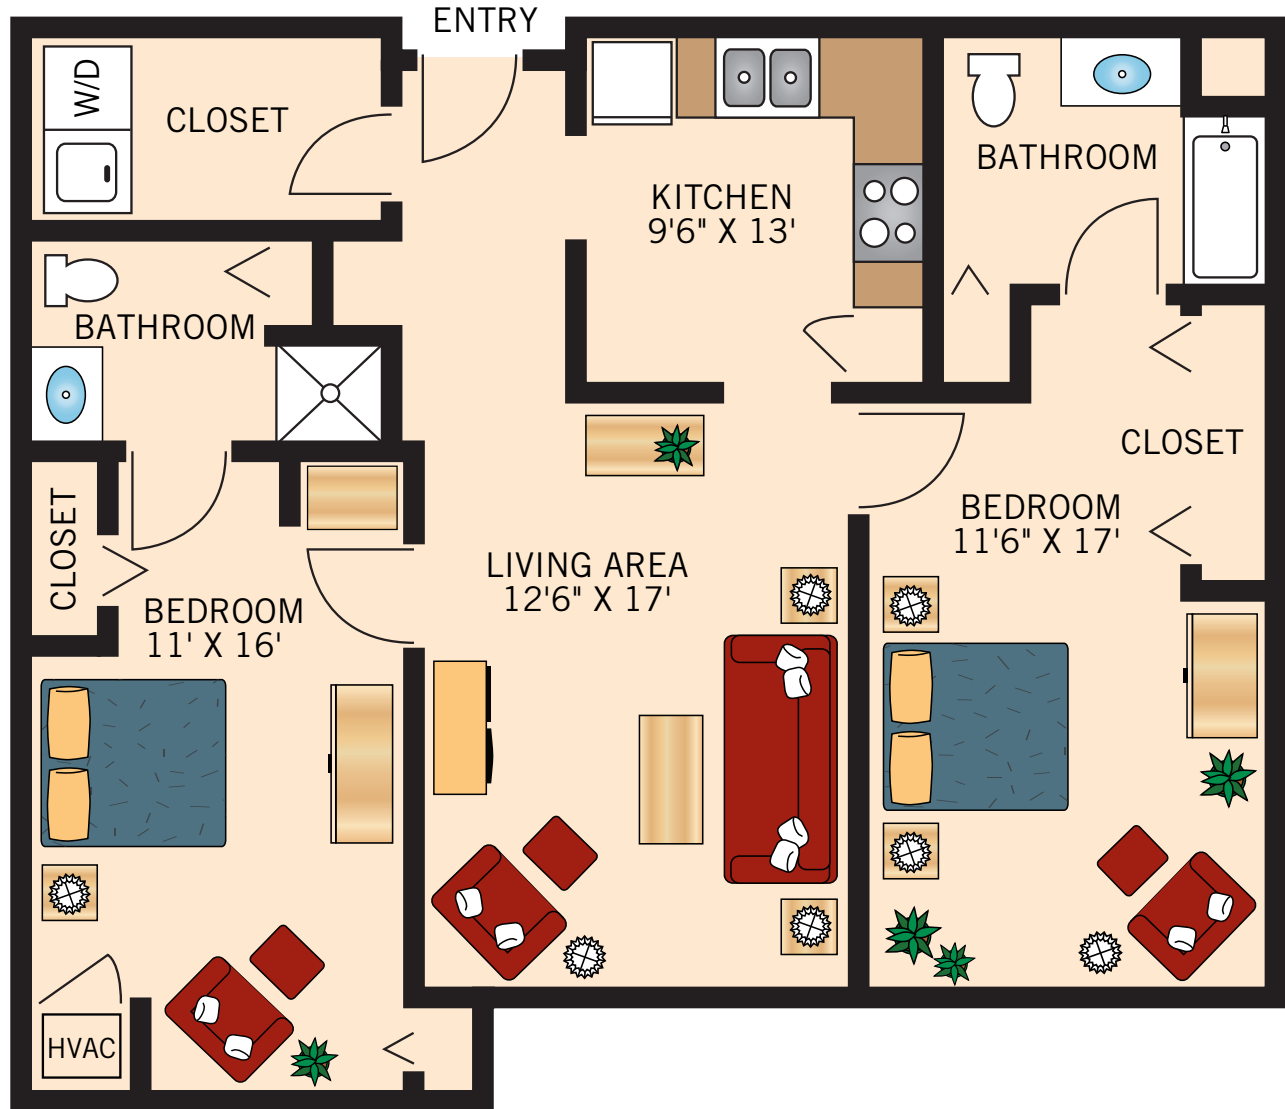

### IC TWO BEDROOM

982 Square Feet

Floor plans are not to scale and are shown for comparative purposes only.  
Actual apartment floor plans may have minor variations.

## INDEPENDENT LIVING Floor Plans

**ID**  
**TWO BEDROOM**  
1,037 Square Feet

Floor plans are not to scale and are shown for comparative purposes only.  
Actual apartment floor plans may have minor variations.

# INDEPENDENT LIVING

Floor Plans

## IE TWO BEDROOM

1,068 Square Feet

Floor plans are not to scale and are shown for comparative purposes only.  
Actual apartment floor plans may have minor variations.