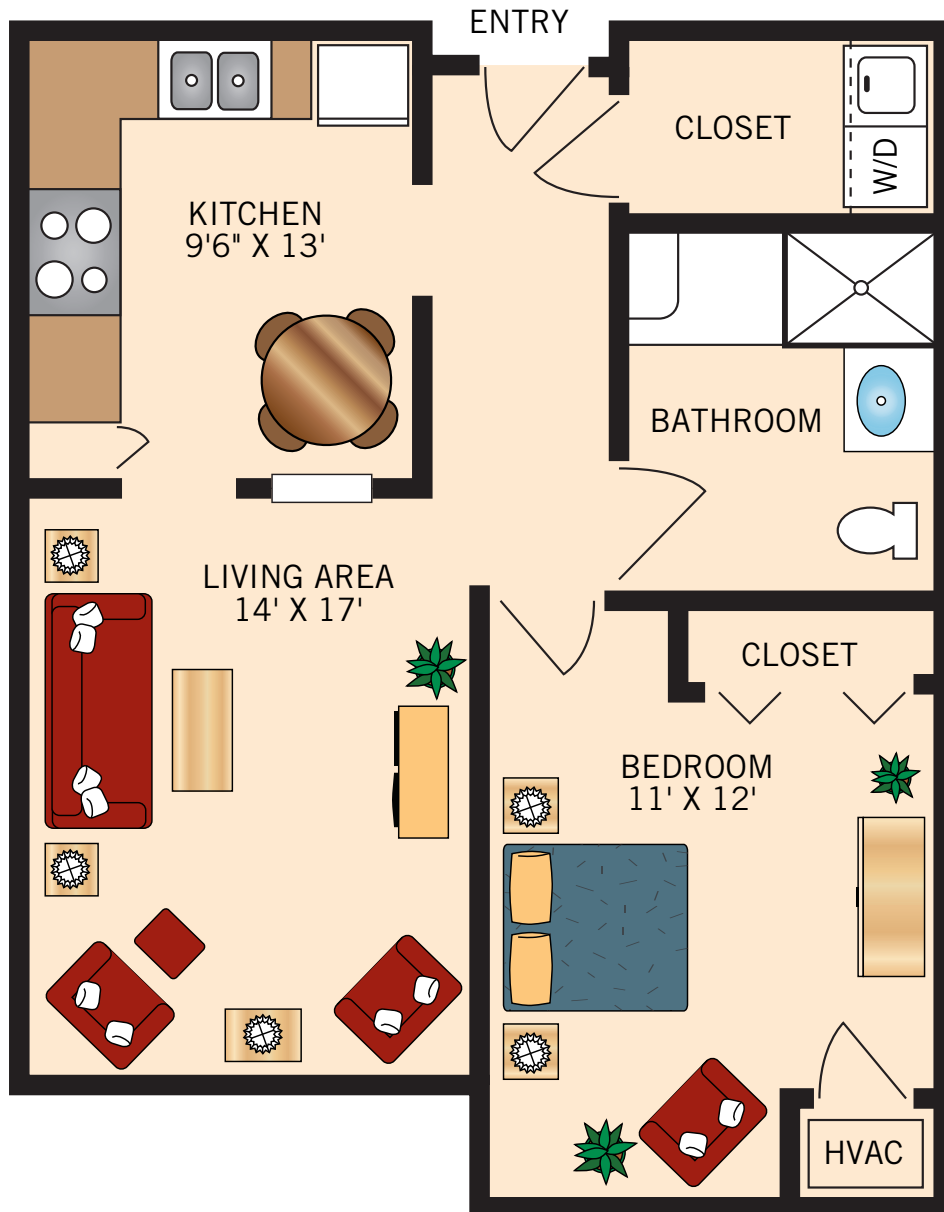

### IA ONE BEDROOM

720 Square Feet

Floor plans are not to scale and are shown for comparative purposes only.  
Actual apartment floor plans may have minor variations.

### IB ONE BEDROOM

813 Square Feet

Floor plans are not to scale and are shown for comparative purposes only.  
Actual apartment floor plans may have minor variations.

### IC TWO BEDROOM

982 Square Feet

Floor plans are not to scale and are shown for comparative purposes only.  
Actual apartment floor plans may have minor variations.

# INDEPENDENT LIVING

Floor Plans