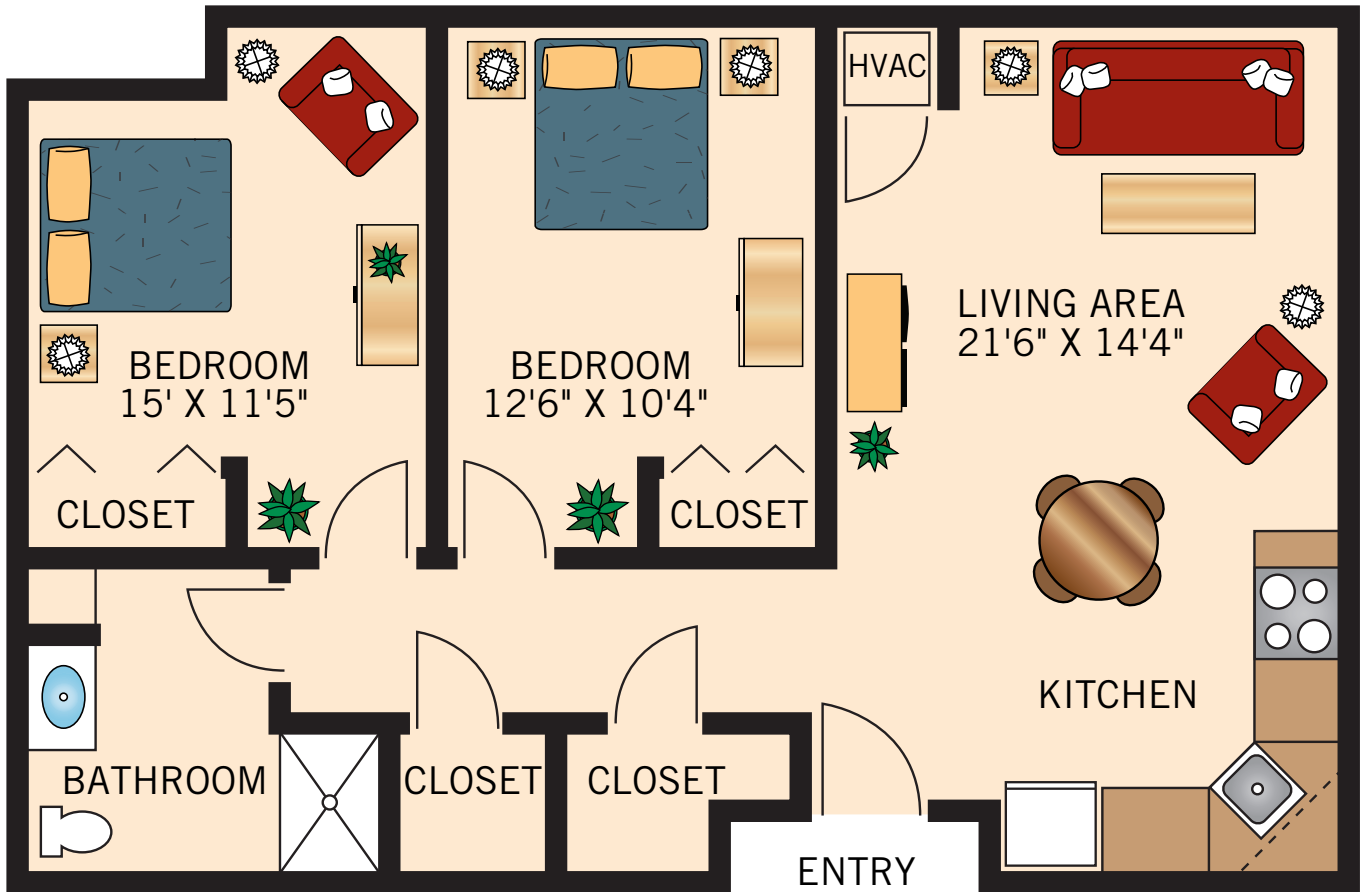

AA STUDIO

502 Square Feet

Floor plans are not to scale and are shown for comparative purposes only.
Actual apartment floor plans may have minor variations.

AB
ONE BEDROOM
544 Square Feet

Floor plans are not to scale and are shown for comparative purposes only.
Actual apartment floor plans may have minor variations.

AC
ONE BEDROOM
578 Square Feet

Floor plans are not to scale and are shown for comparative purposes only.
Actual apartment floor plans may have minor variations.

AD
ONE BEDROOM
636 Square Feet

Floor plans are not to scale and are shown for comparative purposes only.
Actual apartment floor plans may have minor variations.

AE TWO BEDROOM 727 Square Feet

Floor plans are not to scale and are shown for comparative purposes only.
Actual apartment floor plans may have minor variations.

AG
TWO BEDROOM
1,008 Square Feet

Floor plans are not to scale and are shown for comparative purposes only.
Actual apartment floor plans may have minor variations.