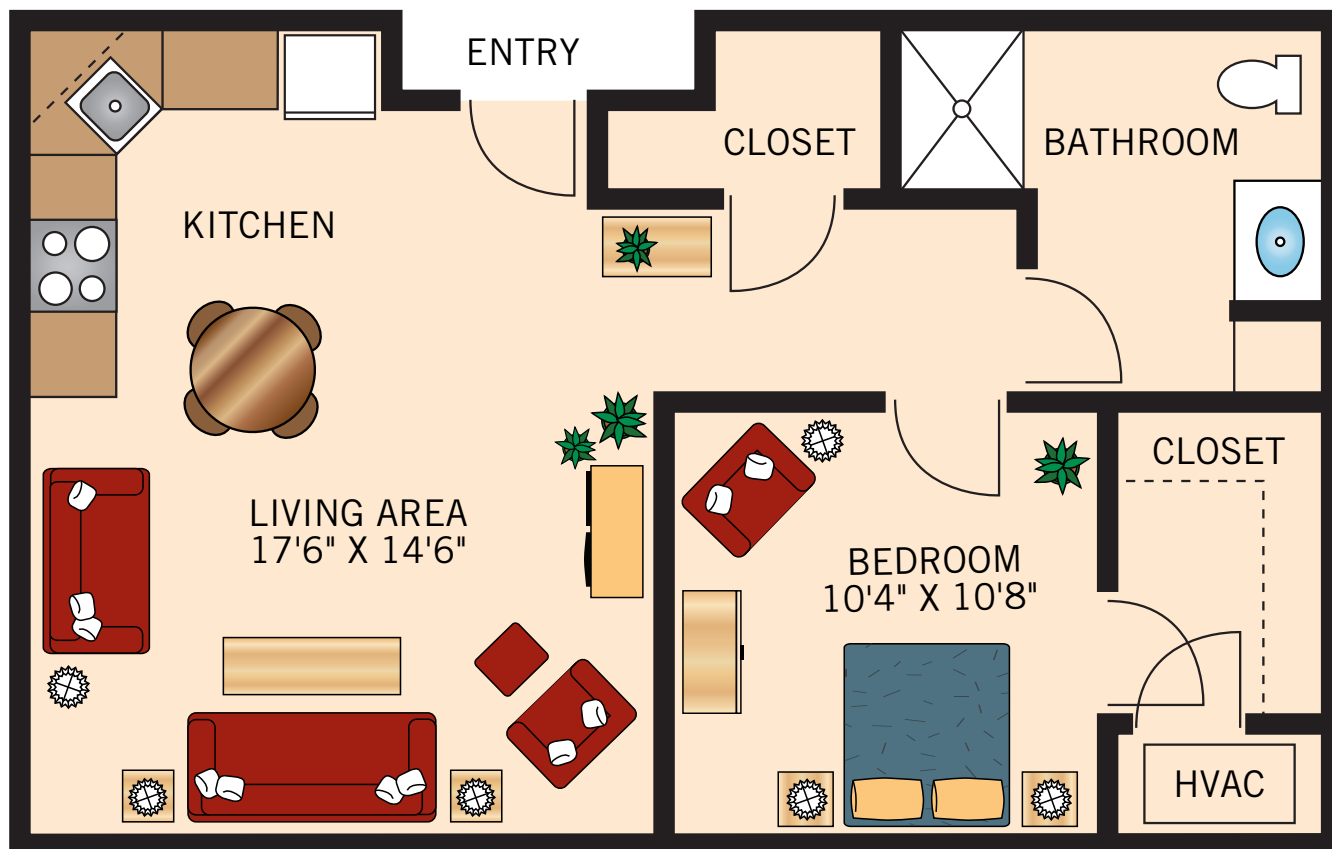

AA STUDIO

502 Square Feet

Floor plans are not to scale and are shown for comparative purposes only.
Actual apartment floor plans may have minor variations.

AB
ONE BEDROOM
544 Square Feet

Floor plans are not to scale and are shown for comparative purposes only.
Actual apartment floor plans may have minor variations.

AC
ONE BEDROOM
578 Square Feet

Floor plans are not to scale and are shown for comparative purposes only.
Actual apartment floor plans may have minor variations.

AD
ONE BEDROOM
636 Square Feet

Floor plans are not to scale and are shown for comparative purposes only.
Actual apartment floor plans may have minor variations.

AE TWO BEDROOM 727 Square Feet

Floor plans are not to scale and are shown for comparative purposes only.
Actual apartment floor plans may have minor variations.

AG
TWO BEDROOM
1,008 Square Feet

Floor plans are not to scale and are shown for comparative purposes only.
Actual apartment floor plans may have minor variations.