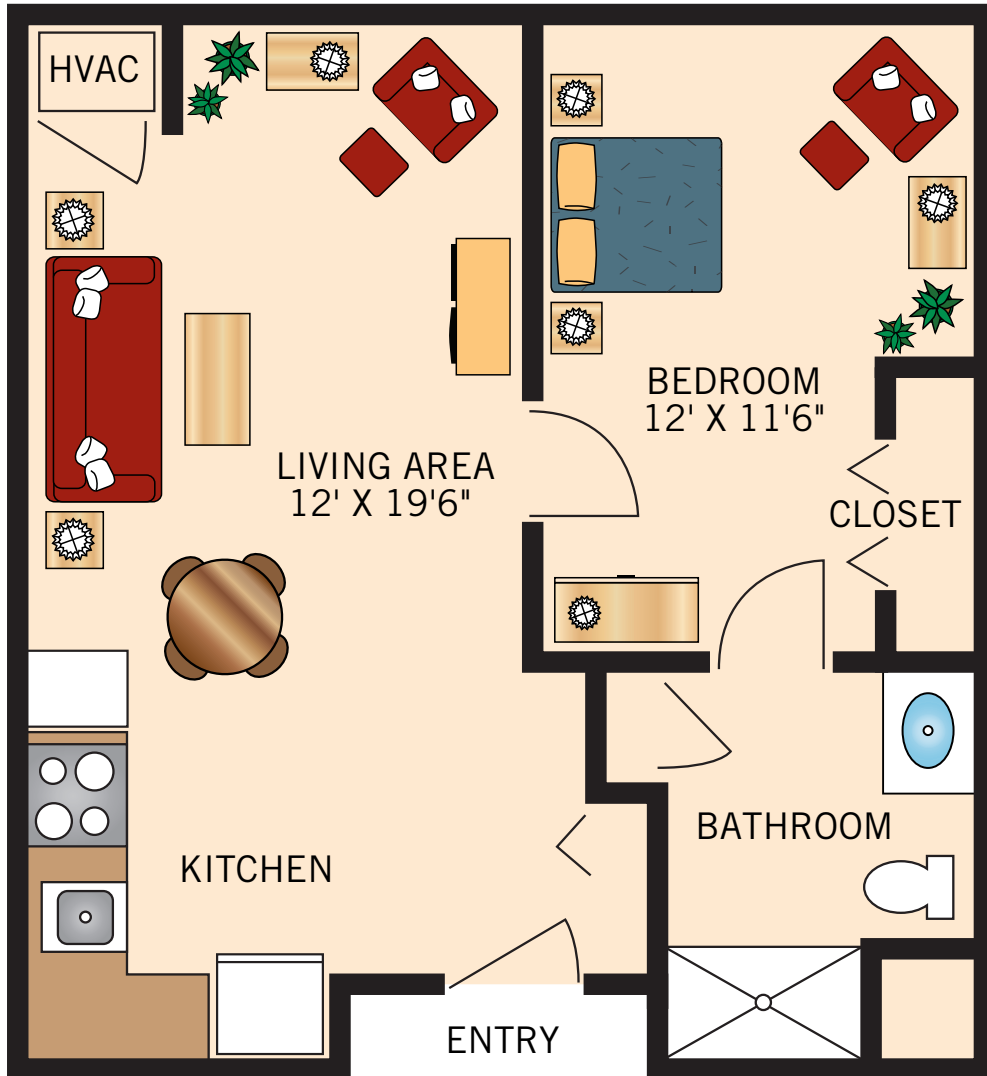

AA STUDIO

502 Square Feet

Floor plans are not to scale and are shown for comparative purposes only.
Actual apartment floor plans may have minor variations.

AB
ONE BEDROOM
544 Square Feet

Floor plans are not to scale and are shown for comparative purposes only.
Actual apartment floor plans may have minor variations.

AC
ONE BEDROOM
578 Square Feet

Floor plans are not to scale and are shown for comparative purposes only.
Actual apartment floor plans may have minor variations.

AD
ONE BEDROOM
636 Square Feet

Floor plans are not to scale and are shown for comparative purposes only.
Actual apartment floor plans may have minor variations.

AE TWO BEDROOM 727 Square Feet

Floor plans are not to scale and are shown for comparative purposes only.
Actual apartment floor plans may have minor variations.

AG
TWO BEDROOM
1,008 Square Feet

Floor plans are not to scale and are shown for comparative purposes only.
Actual apartment floor plans may have minor variations.