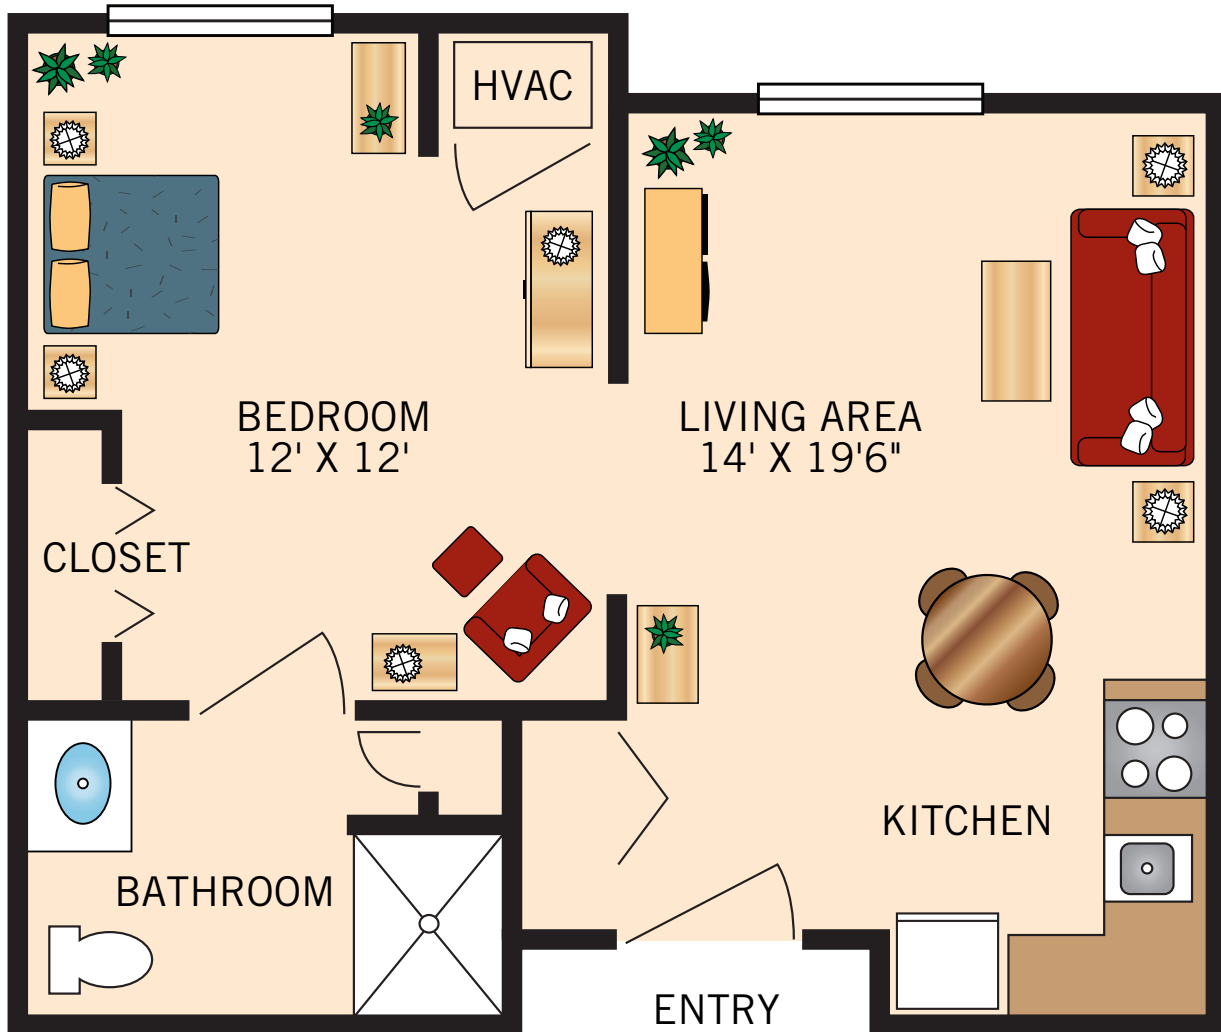

AA STUDIO

502 Square Feet

Floor plans are not to scale and are shown for comparative purposes only.
Actual apartment floor plans may have minor variations.

AB
ONE BEDROOM
544 Square Feet

Floor plans are not to scale and are shown for comparative purposes only.
Actual apartment floor plans may have minor variations.

AC
ONE BEDROOM
578 Square Feet

Floor plans are not to scale and are shown for comparative purposes only.
Actual apartment floor plans may have minor variations.

AD
ONE BEDROOM
636 Square Feet

Floor plans are not to scale and are shown for comparative purposes only.
Actual apartment floor plans may have minor variations.

AE TWO BEDROOM 727 Square Feet

Floor plans are not to scale and are shown for comparative purposes only.
Actual apartment floor plans may have minor variations.

AG
TWO BEDROOM
1,008 Square Feet

Floor plans are not to scale and are shown for comparative purposes only.
Actual apartment floor plans may have minor variations.