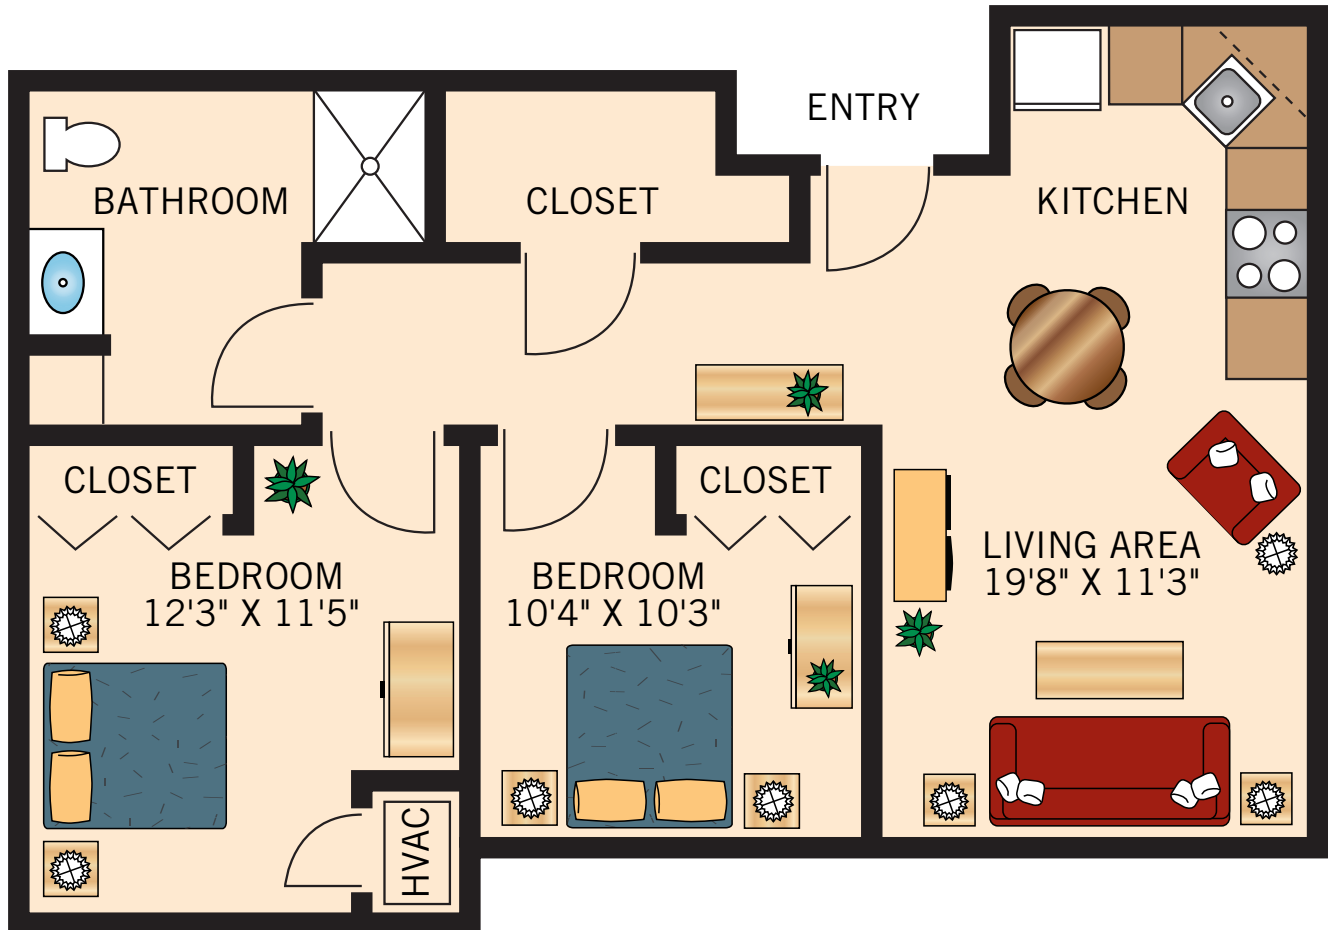

AA STUDIO

502 Square Feet

Floor plans are not to scale and are shown for comparative purposes only.
Actual apartment floor plans may have minor variations.

AB
ONE BEDROOM
544 Square Feet

Floor plans are not to scale and are shown for comparative purposes only.
Actual apartment floor plans may have minor variations.

AC
ONE BEDROOM
578 Square Feet

Floor plans are not to scale and are shown for comparative purposes only.
Actual apartment floor plans may have minor variations.

AD
ONE BEDROOM
636 Square Feet

Floor plans are not to scale and are shown for comparative purposes only.
Actual apartment floor plans may have minor variations.

AE TWO BEDROOM 727 Square Feet

Floor plans are not to scale and are shown for comparative purposes only.
Actual apartment floor plans may have minor variations.

AG
TWO BEDROOM
1,008 Square Feet

Floor plans are not to scale and are shown for comparative purposes only.
Actual apartment floor plans may have minor variations.